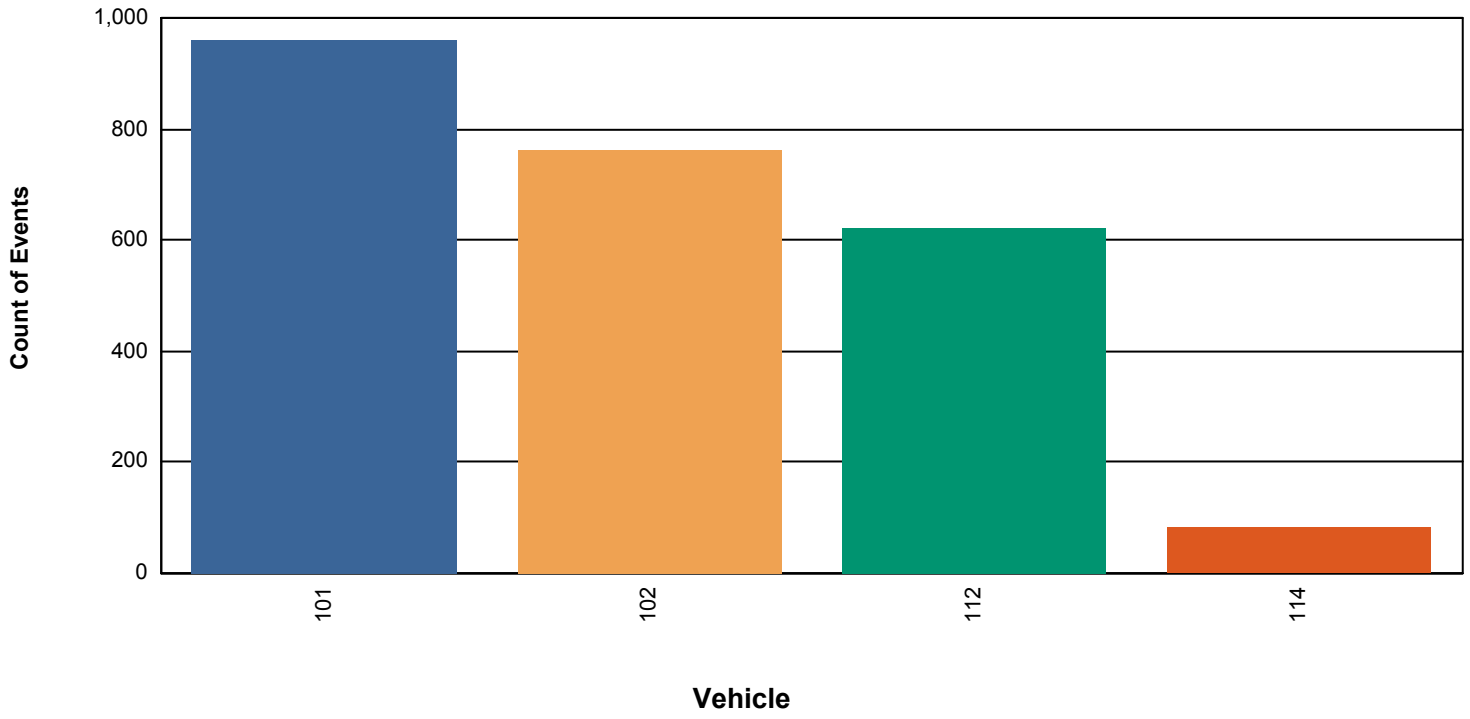

Period: 01/01/2013 to 03/31/2013
Event(s) Found: 2,797
Event ID Range: 298,912 to 314,830

Road Ranger Assists Summary

Total Events:	2,797
Events with Road Ranger Response:	2,427
Total Arrivals:	2,434
Total Activities:	2,658
Avg Activities per Assisted Event:	1.10
% of Events Assisted:	86.8%

*Multiple vehicles may attend one event. As a result, totaling the "Events" column may produce a value larger than the total number of events.

Road Ranger Assists District 1

Report Template version 1.2

Road Ranger Assisted Events By Vehicle

Road Ranger Assists District 1

Report Template version 1.2

Road Rangers Arrivals By Time Period

Time Period	Road Rangers Arrivals	
06:00 - 09:00	394	16.2%
09:00 - 12:00	551	22.6%
12:00 - 15:00	638	26.2%
15:00 - 18:00	711	29.2%
18:00 - 21:00	140	5.8%
Total	2,434	100.0%