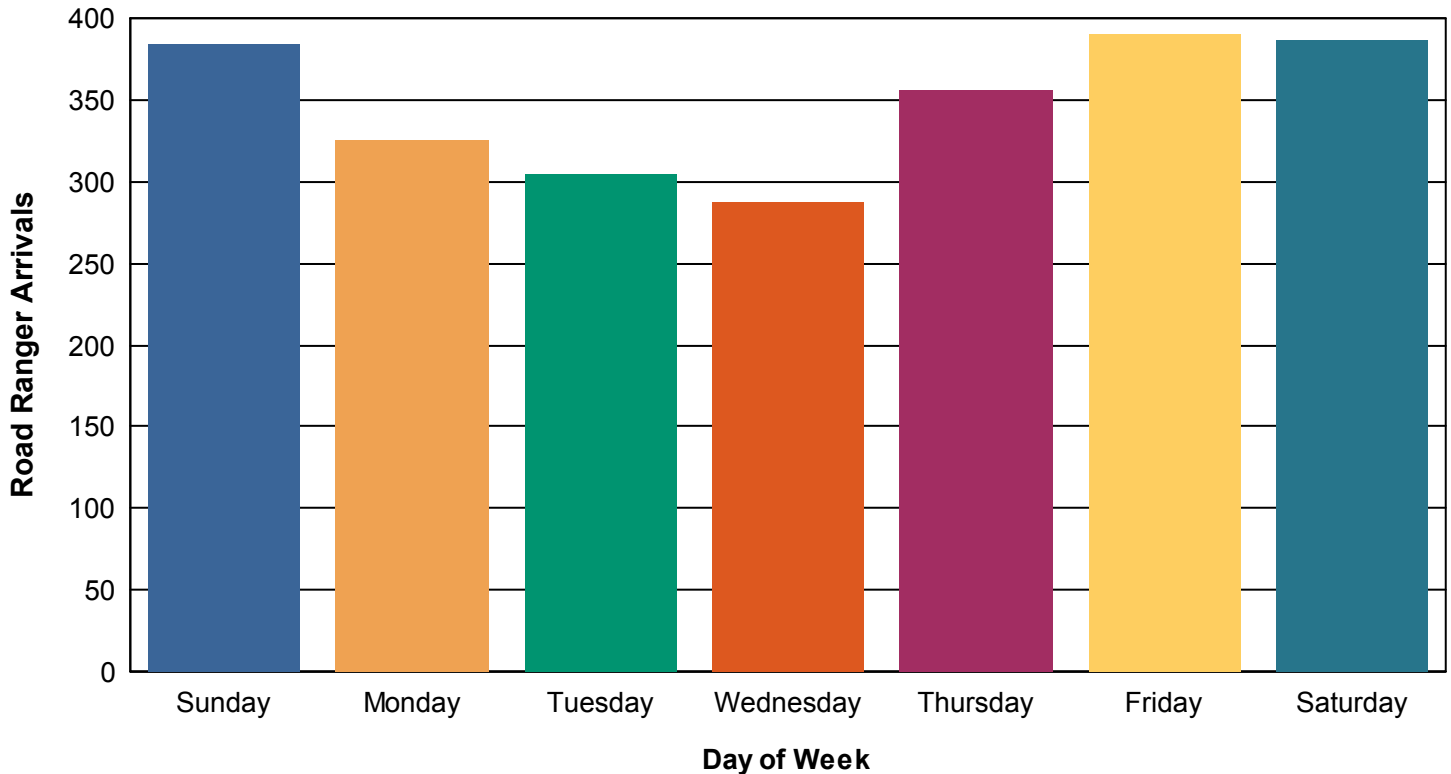

Road Ranger Arrivals By Day of Week