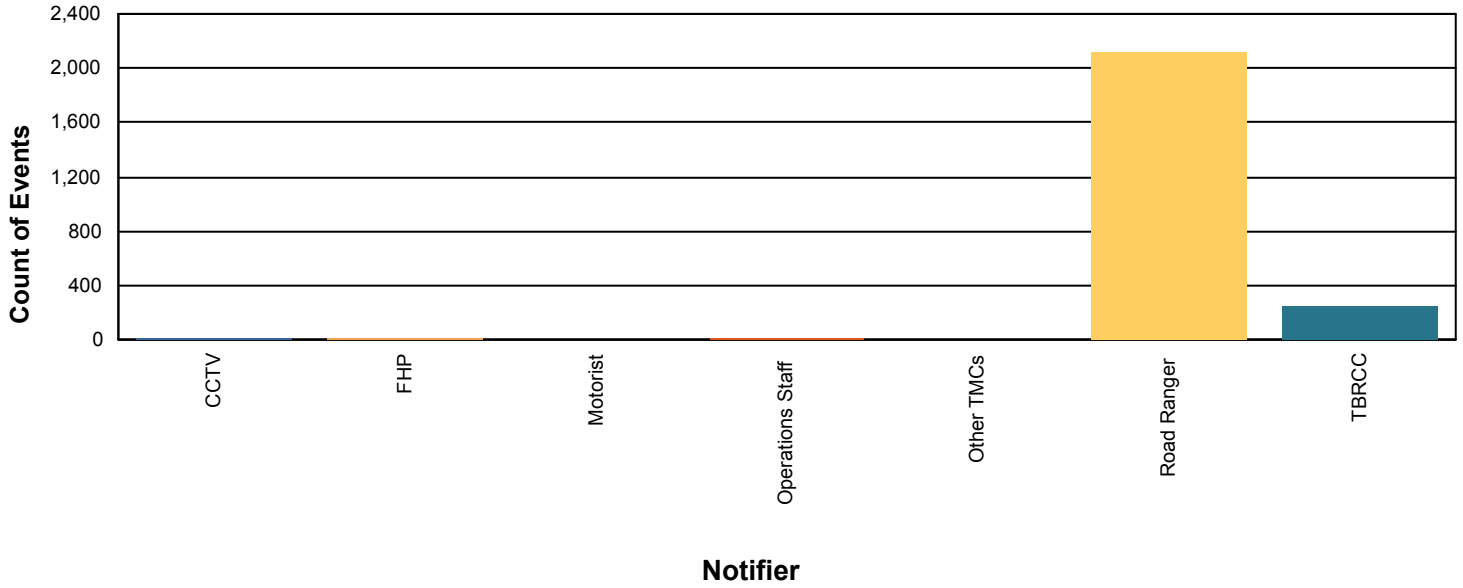

Report Template version 1.2

Road Ranger Assisted Events By Notifier