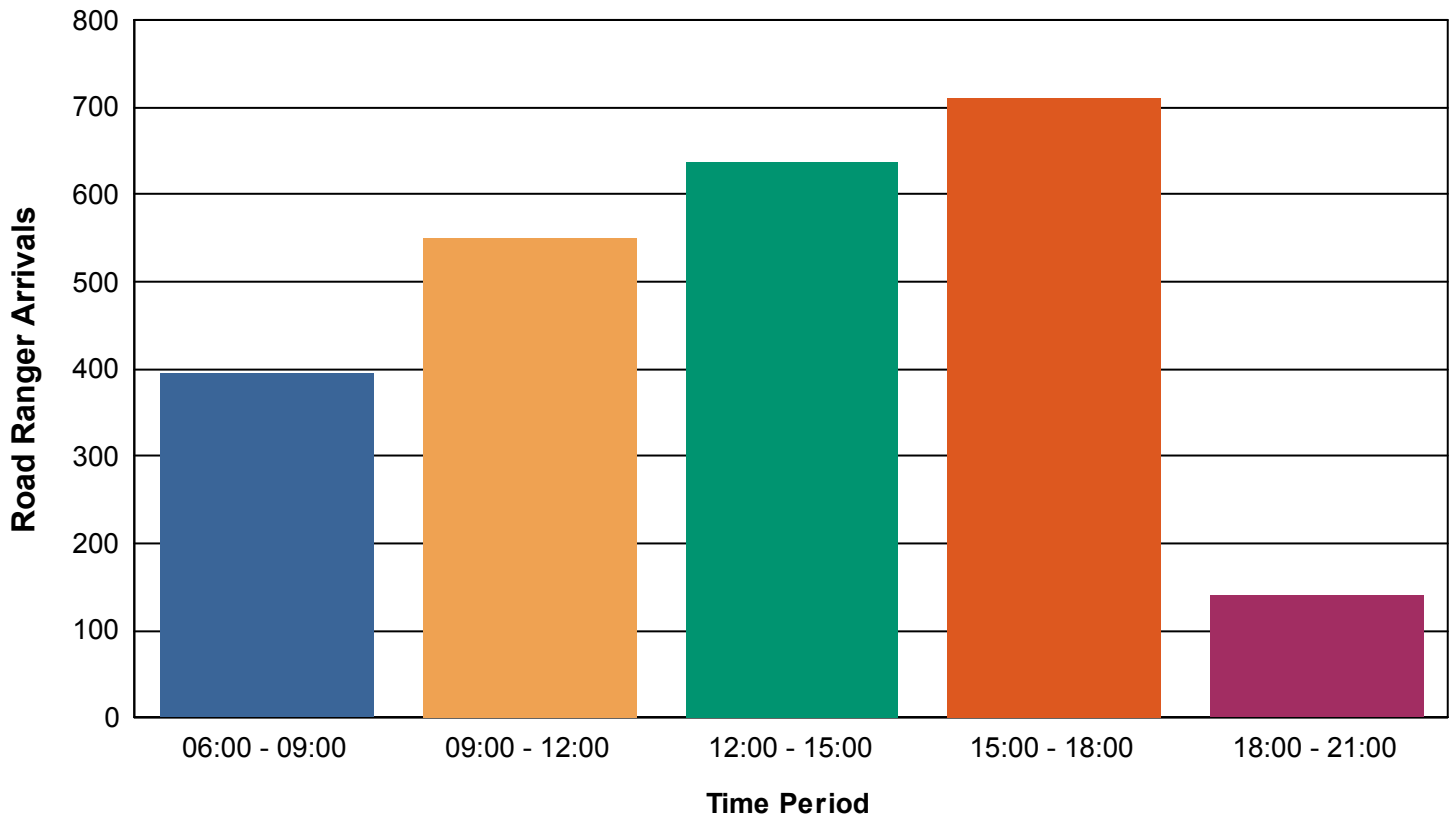

Period: 01/01/2013 to 03/31/2013
Event(s) Found: 2,797
Event ID Range: 298,912 to 314,830

Road Ranger Assists Summary

Total Events:	2,797
Events with Road Ranger Response:	2,427
Total Arrivals:	2,434
Total Activities:	2,658
Avg Activities per Assisted Event:	1.10
% of Events Assisted:	86.8%

Road Ranger Assists District 1

Report Template version 1.2

Road Rangers Arrivals By Time Period

Time Period	Road Rangers Arrivals	
06:00 - 09:00	394	16.2%
09:00 - 12:00	551	22.6%
12:00 - 15:00	638	26.2%
15:00 - 18:00	711	29.2%
18:00 - 21:00	140	5.8%
Total	2,434	100.0%

Road Ranger Arrivals By Time Period

Road Ranger Assists District 1

Report Template version 1.2

Road Ranger Arrivals By Day of Week

Day of Week	Road Ranger Arrivals		
	Total	%	Per Day Avg
Sunday	384	15.8%	29.5
Monday	326	13.4%	27.2
Tuesday	305	12.5%	23.5
Wednesday	287	11.8%	22.1
Thursday	356	14.6%	27.4
Friday	390	16.0%	30.0
Saturday	386	15.9%	29.7
Total:	2,434	100.0%	27.0