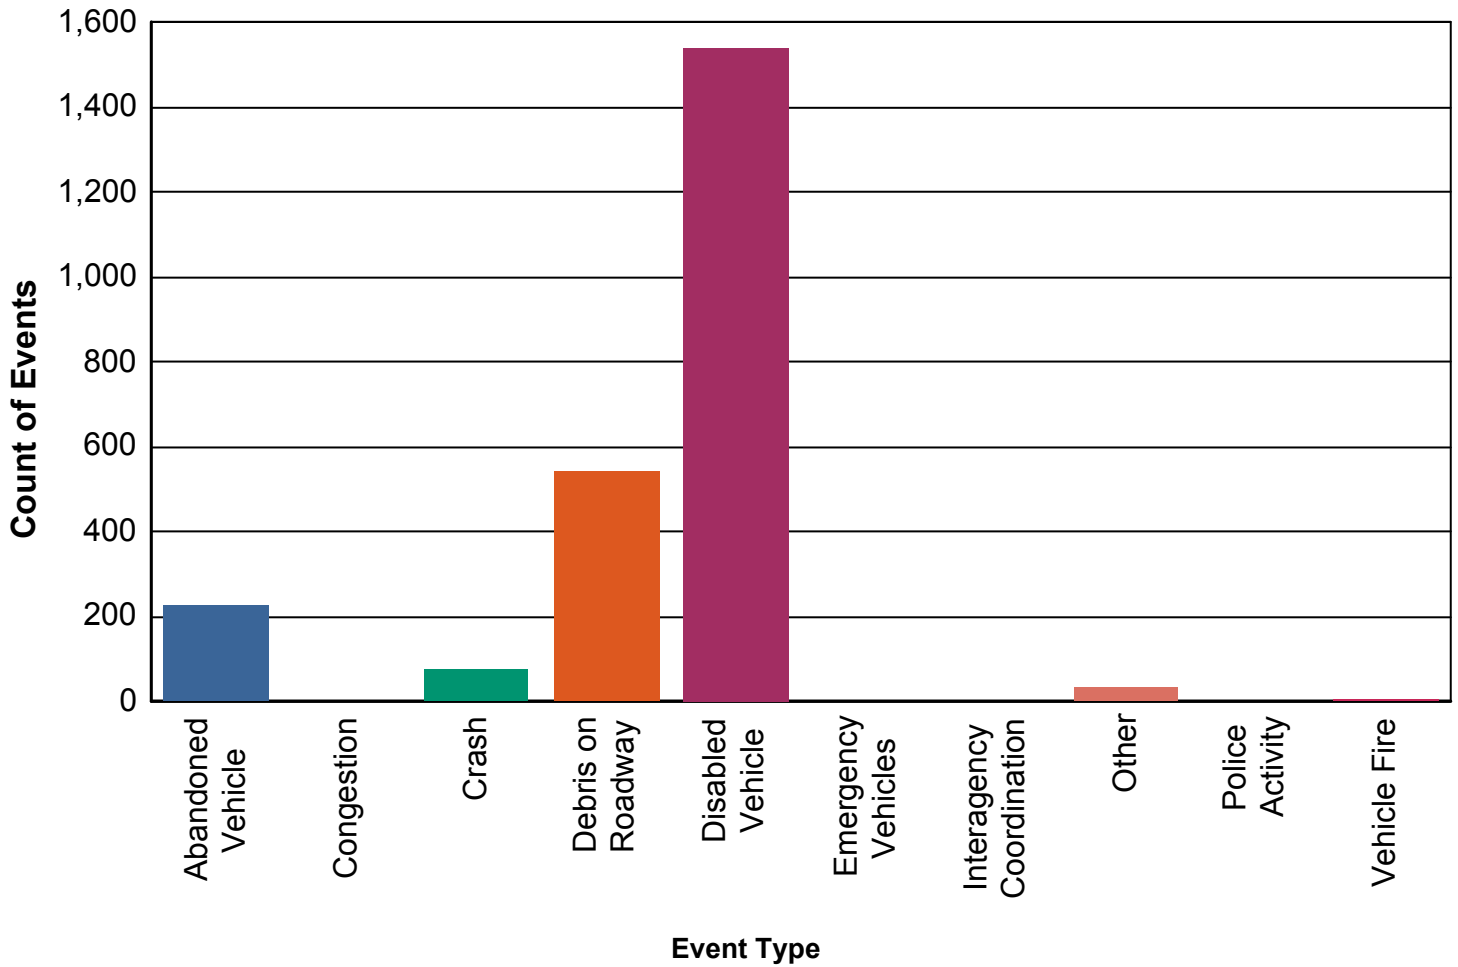

Period: 01/01/2013 to 03/31/2013
Event(s) Found: 2,797
Event ID Range: 298,912 to 314,830

Road Ranger Assists Summary

Total Events:	2,797
Events with Road Ranger Response:	2,427
Total Arrivals:	2,434
Total Activities:	2,658
Avg Activities per Assisted Event:	1.10
% of Events Assisted:	86.8%

Road Ranger Assisted Events By Notifier

Notifier Agency	Events	%
CCTV	12	0.5%
FHP	20	0.8%
Motorist	2	0.1%
Operations Staff	22	0.9%
Other TMCs	5	0.2%
Road Ranger	2,119	87.3%
TBRCC	247	10.2%
Total	2,427	100.0%

Road Ranger Assists District 1

Report Template version 1.2

Road Ranger Assisted Events By Notifier

Road Ranger Assists District 1

Report Template version 1.2

Road Ranger Assisted Events By Event Type

Event Type	Events	%
Abandoned Vehicle	229	9.4%
Congestion	1	0.0%
Crash	74	3.0%
Debris on Roadway	542	22.3%
Disabled Vehicle	1,540	63.5%
Emergency Vehicles	1	0.0%
Interagency Coordination	2	0.1%
Other	32	1.3%
Police Activity	1	0.0%
Vehicle Fire	5	0.2%
Total	2,427	100.0%

Road Ranger Assists District 1

Report Template version 1.2

Road Ranger Assisted Events By Event Type

Road Ranger Assists District 1

Report Template version 1.2

Road Ranger Assisted Events By Vehicle

Road Ranger Vehicle	Events
101	959
102	762
112	623
114	84
Total Events*	2,427